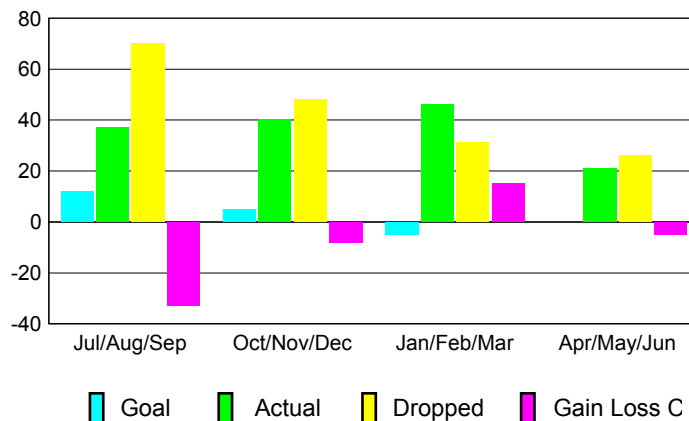

GMT: **JØRN ANDERSEN**

Location: **NORWAY**

GMT CA: **4**

CLUBS

Month	New Club Goal	Actual New Clubs	Actual Dropped Clubs	Gain/Loss of Clubs
2012-2013				
Jul/Aug/Sep	1	0	1	-1
Oct/Nov/Dec	1	1	0	1
Jan/Feb/Mar	0	1	0	1
Apr/May/June	0	0	0	0
Totals	2	2	1	1

Club Results 2012-2013

Goal, New, Dropped, Gain/Loss

MEMBERSHIP

Month	Net Memb Goal	Actual New Memb	Actual Dropped Memb	Gain/Loss of Memb
2012-2013				
Jul/Aug/Sep	12	37	70	-33
Oct/Nov/Dec	5	40	48	-8
Jan/Feb/Mar	-5	46	31	15
Apr/May/June	0	21	26	-5
Totals	12	144	175	-31

Membership Results 2012-2013

Goal, New, Dropped, Gain/Loss

YTD Status Quo Clubs 2012-2013

Status Quo Clubs Compared to Status Quo Members

Gender Comparison 2012-2013

Club Gain/Loss 2012-2013

Membership Gain/Loss 2012-2013