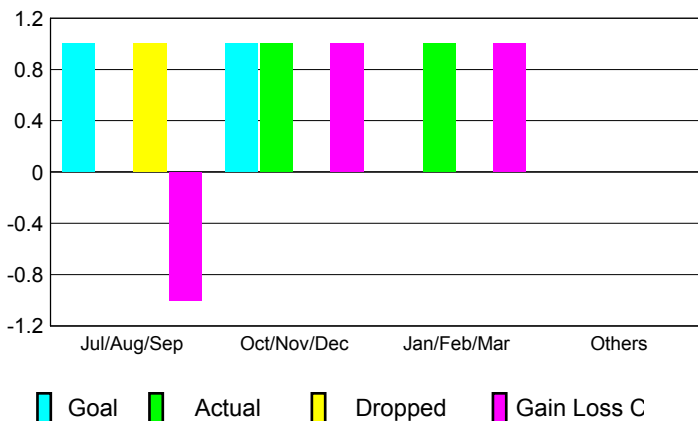

GMT: **JØRN ANDERSEN**

Location: **NORWAY**

GMT CA: **4**

CLUBS

Month	New Club Goal	Actual New Clubs	Actual Dropped Clubs	Gain/Loss of Clubs
2012-2013				
Jul/Aug/Sep	1	0	1	-1
Oct/Nov/Dec	1	1	0	1
Jan/Feb/Mar	0	1	0	1
Apr/May/June	0	0	0	0
Totals	2	2	1	1

Club Results 2012-2013

Goal, New, Dropped, Gain/Loss

MEMBERSHIP

Month	Net Memb Goal	Actual New Memb	Actual Dropped Memb	Gain/Loss of Memb
2012-2013				
Jul/Aug/Sep	12	37	70	-33
Oct/Nov/Dec	5	40	48	-8
Jan/Feb/Mar	-5	46	31	15
Apr/May/June	0	21	26	-5
Totals	12	144	175	-31